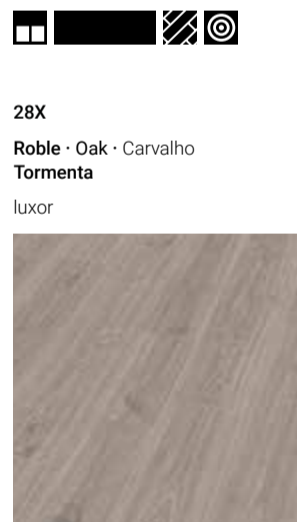

25U Roble · Oak · Carvalho River luxor