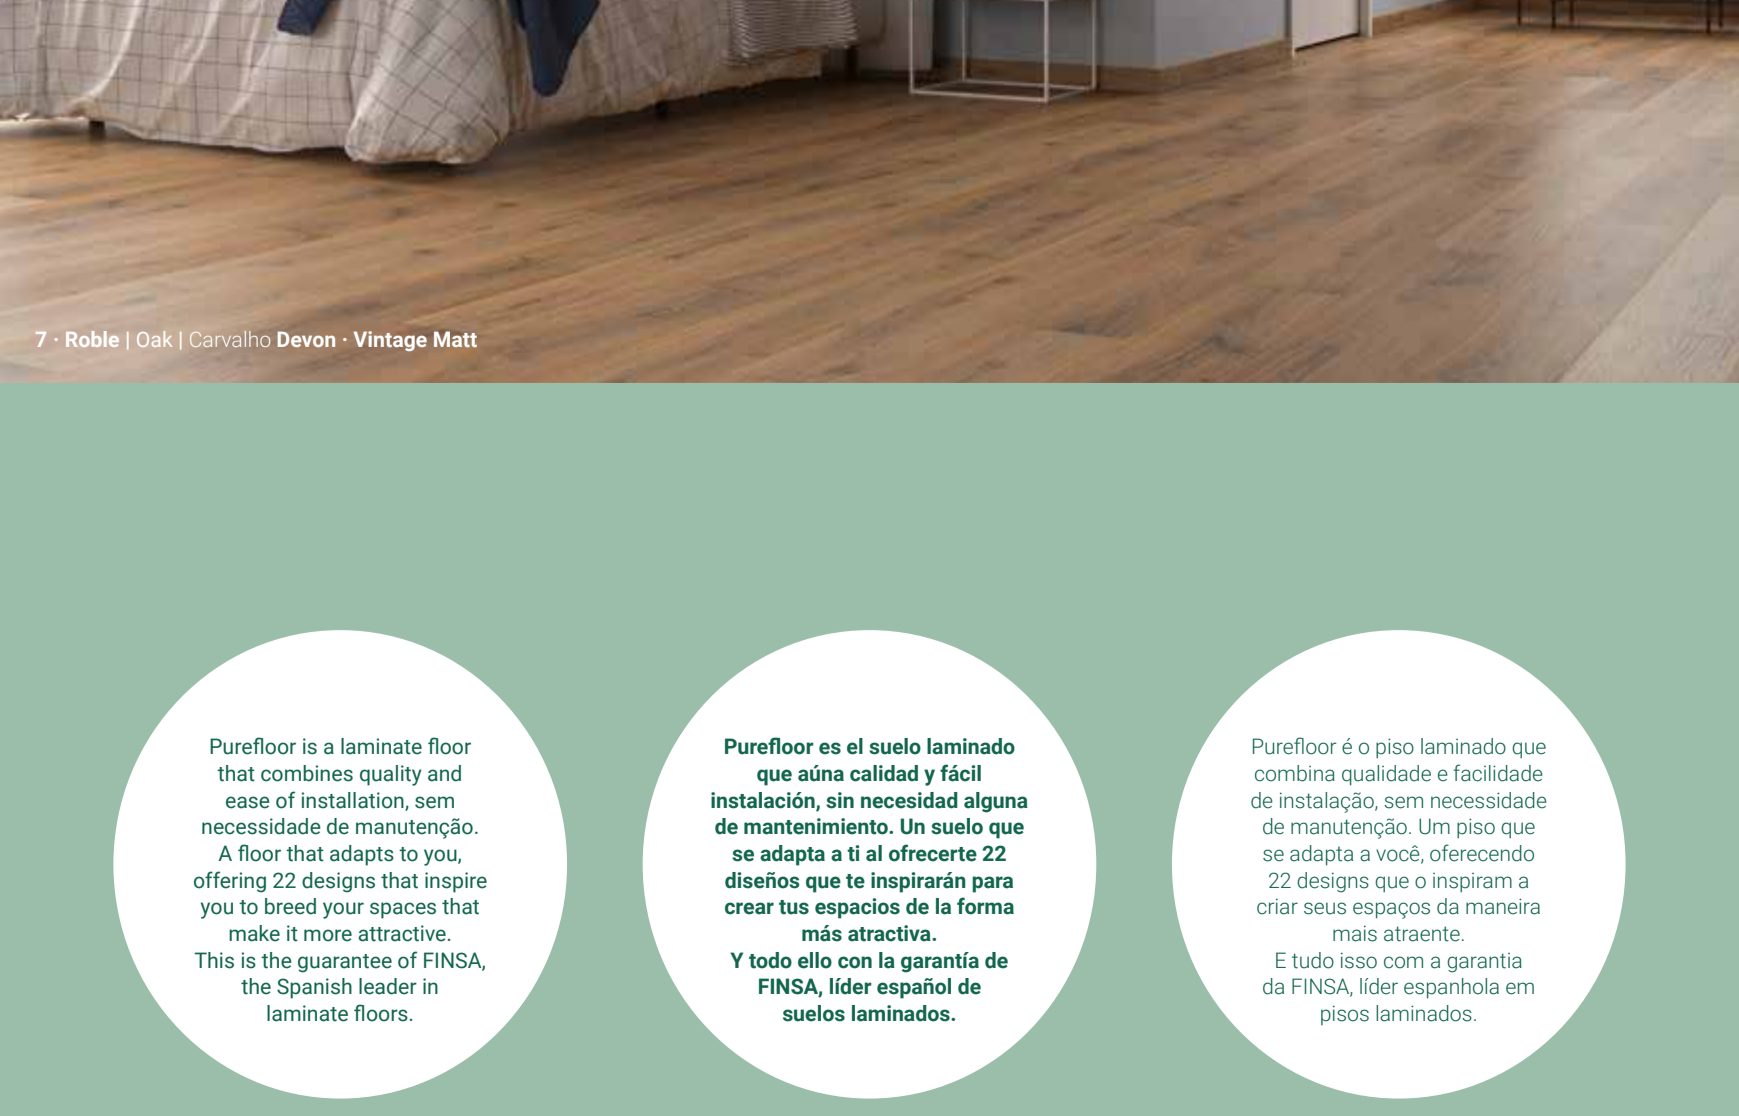

7 - Roble | Oak | Carvalho | Devon - Vintage Matt